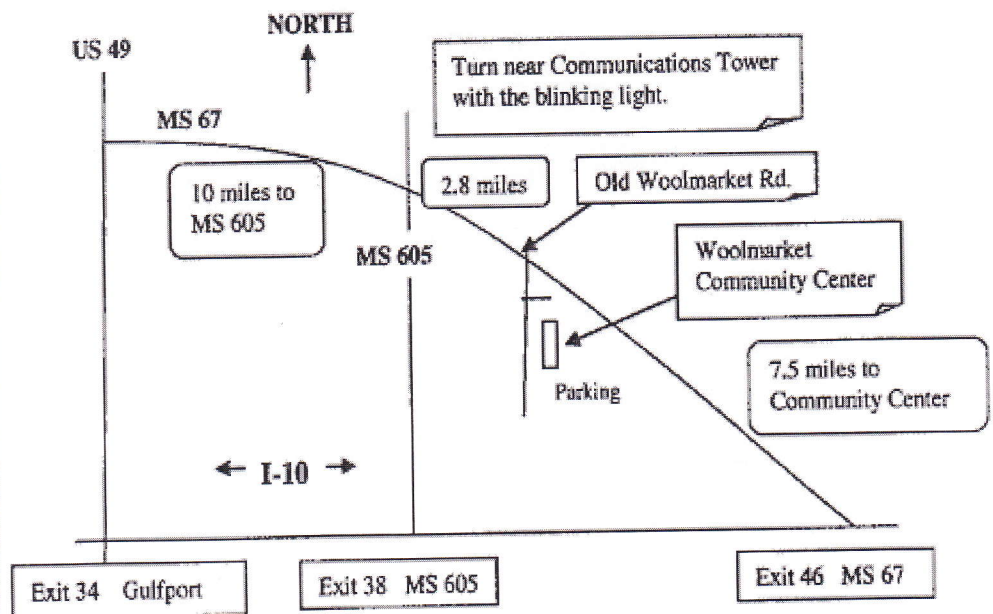

SCHEDULE OF EVENTS

Friday, February 3th

Early Rounds ~ 7:00 p.m. to 8:00 p.m.

Square & Round Dancing (2+2) ~ 8:00 p.m. to 10:00 p.m.

Saturday, February 4th

Round Dance Workshop ~ 9:00 a.m. to 10:30 a.m.

Mainstream Plus Workshop ~ 10:30 a.m. to 12:00 p.m.

Saturday Evening

Court Presentation ~ 7:00 p.m. to 8:00 p.m.

Square & Round Dance ~ 8:00 p.m. to 10:30 p.m.

Finger food will be served both nights

Points of Contact

Trish Ridge

(228) 236-8102 {leave message}

Nell Knott

(228) 831-3127

Yvonne Schwartz

(228) 832-4007

<http://bellesandbuoys.webs.com>

Gold Rush Square Dance Productions is dedicated to providing Square and Round dance leaders with the most dynamic music options available in the world today.

It is our goal to revolutionize Modern Western Style Square and Round Dancing with not only high quality music and recordings, but also by utilizing karaoke technology to make the activity more accessible to new dance leaders as well as the hearing impaired.

Here you will learn about all of the products and services we provide and hopefully get to know us and our staff.

Thank You
Scott & Shawn Brown

www.goldrushrecords.org

Numerous hotels, campgrounds, and restaurants to meet everyone's needs.

Appropriate square/round dance apparel is required.

Skirts for women and long sleeve shirts for men (no tank tops and/or shorts).

Mardi Gras Festival Advance Ticket Registration Form

Deadline for advanced mail registration is January 1, 2017

Name: _____
His and/or Hers Last

Address: _____

City: _____ State: _____ Zip Code: _____

Phone No. _____ Total Amount Paid: _____

Enter number of tickets (persons or squares) in appropriate space

_____ Friday and Saturday - $25.00 per person ($30.00 at door)

_____ Friday only $15.00 per person ($20.00 at door)

_____ Saturday only - $15.00 per person ($20.00 at door)

Mail to:
Mardi Gras Committee
c/o William Valentin
11689 Klien Road
Gulfport, MS 39503