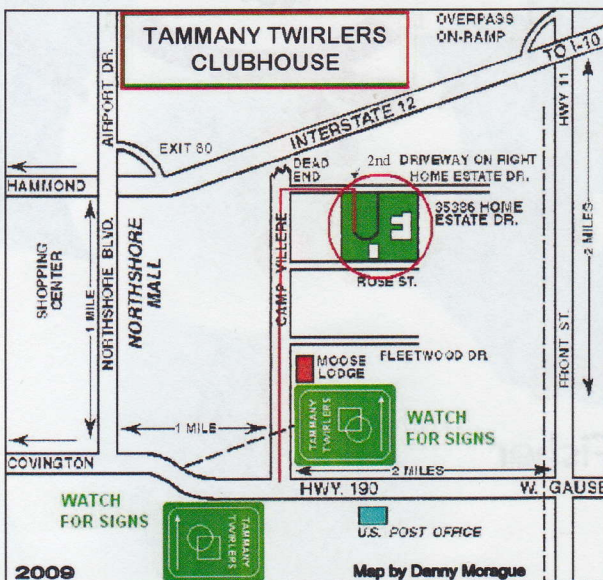

2010 Old Spanish Trail,
 Slidell, LA 70458
 Phone: 985-641-4147
 Fax: 985-847-1220

FOOD AND REFRESHMENTS

Served both nights.

AFTER PARTY

If After Party is planned, location and
 maps will be provided.

One student tip will be called each night for all students that attend. Students are not charged. Appropriate dance clothing is required. No tank tops or shorts. Skirts for female dancers and long-sleeved shirts for men.